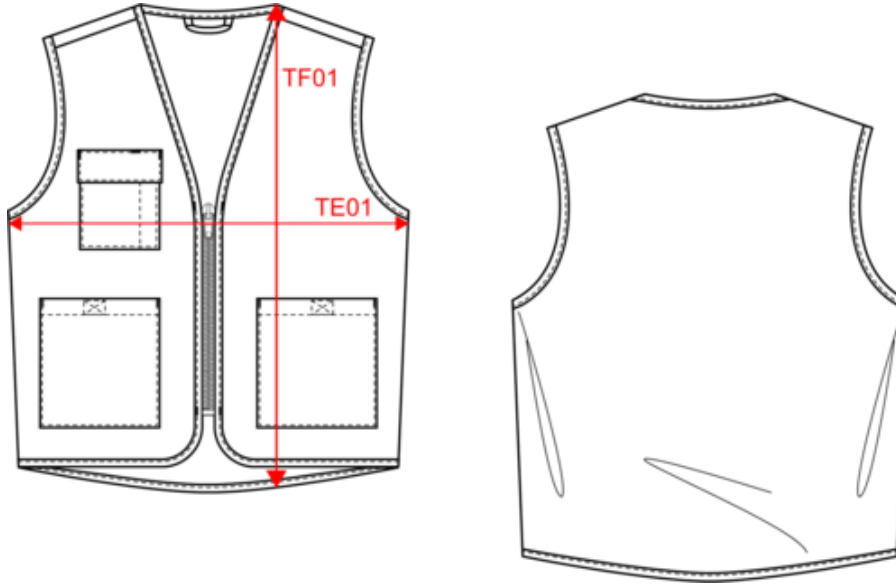

### Dimensions (cm)

Measurements in cm	XS	S	M	L	XL	XXL	3XL	4XL	5XL
TE01 - 1/2 chest width at 1.5cm below armhole	50.00	53.00	56.00	59.00	62.00	65.00	68.00	71.00	74.00
TF01 - Total height from HSP	72.50	74.50	76.50	78.50	80.50	82.50	84.50	86.50	88.50